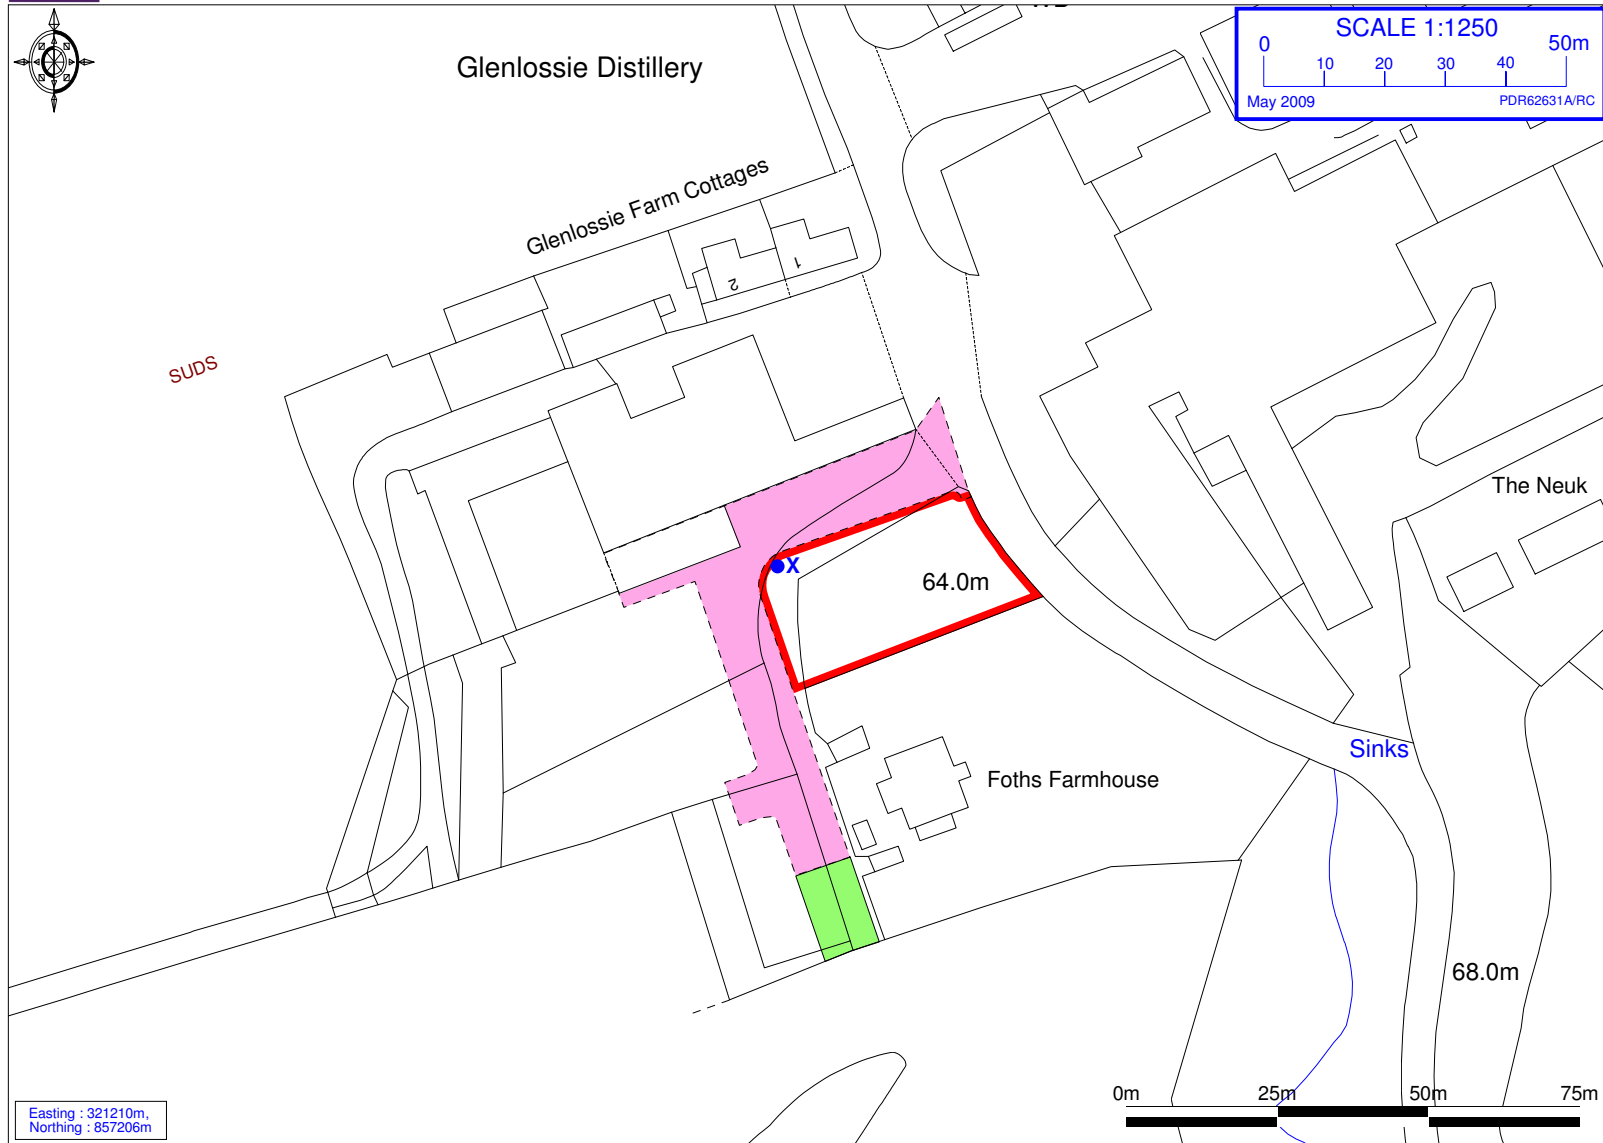

Site at Foths Farmhouse, Birnie, by Elgin

Enabled by
Ordnance
Survey

© Crown Copyright 2009. All rights reserved. Licence number 100020449. Plotted Scale - 1:1250